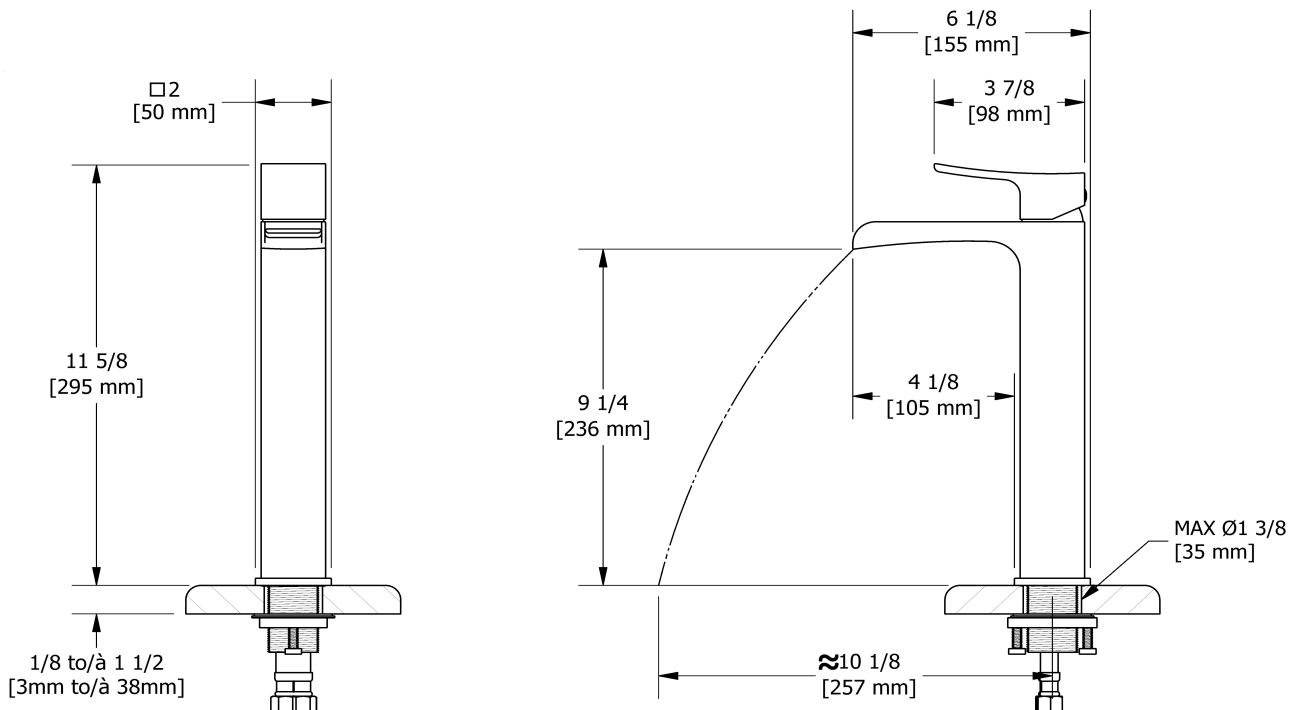

Single hole lavatory open spout faucet
ZLOP01

Specifications

Descriptions

- Ceramic cartridge
- 3/8" speedway compression
- No drain

Available colors

- C : Chrome
- BN : Brushed Nickel (PVD)

Available flows

- 5.7 L/min, 1.5 gpm (US) 60psi *
- 3.7 L/min, 1 gpm (US) 60psi (**ZLOP01-10**)

EPA certification applicable to the indicated model only

Certifications

- CSA B125.1
- NSF/ANSI standard 61 and 372
- ASME A112.18.1
- CMR248 Approval
- ADA